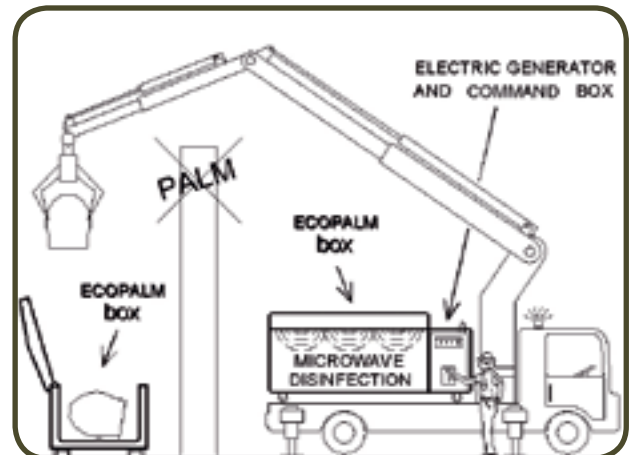

ECOPALM Box is a device of rapids installation and assemblage on a commercial truck predisposed for the load of the large cases.

ECOPALM Box is already complete of generator (diesel) of electric power and box of command, therefore he can autonomously work on the truck in movement or parked on the place of the disinfestation.

ECOPALM Box is a device for the disposal on site of the palms tree to be demolished, ideal for completely disinfest the leaves and the parts of trunk loaded inside the box, in absolute safety for the environment and for the people.

SONO DISPONIBILI LE SEGUENTI FORNITURE:

- EP / B10 – **ECOPALM Box** con capienza fino a 10 m³

THE FOLLOWING SUPPLIES ARE AVAILABLE :

- EP / B10 – **ECOPALM Box** with capacity up to 10 m³

Le macchine **ECOPALM** con tecnologia a **MICROONDE** sono state studiate e brevettate per combattere e distruggere il punteruolo rosso delle palme in tutte le fasi di sviluppo del coleottero.