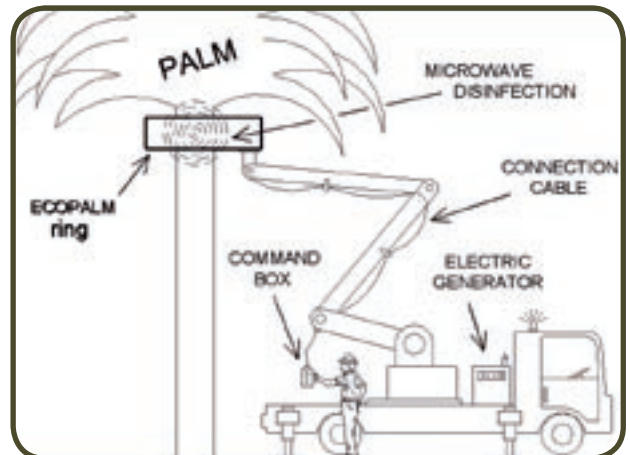

ECOPALM Ring può essere utilizzato come metodo preventivo, curativo e di smaltimento della pianta.

ECOPALM Ring is a device built as **CIRCULAR BAND**, endowed with electric generators of microwaves that radiate the high frequency energy toward the center of the palm tree. The device is endowed with sectors that **OPEN** and **CLOSE** electrically for the insertion of the palm tree to treat inside the circular band.

ECOPALM Ring is a device of rapid installation and assembly on an arm crane equipped with cable of electric connection, box of command and generator (diesel) of electric power.

ECOPALM Ring is a mobile device, easily transportable for the total disinfection on site of the trees in vegetation, also of high stem, without damages for plant, for environment and for people.

ECOPALM Ring can be used as method preventive, curative and disposal method of the tree.

SONO DISPONIBILI LE SEGUENTI FORNITURE:

- EP / 600-1000 – **ECOPALM Ring** per piante fino a diametro 0,6 mt e 1 mt
- EP / GD – Generatore elettrico diesel per **ECOPALM Ring**
- EP / AG – **ECOPALM Ring** montato su piattaforma completa

THE FOLLOWING SUPPLIES ARE AVAILABLE :

- EP / 600-1000 – **ECOPALM Ring** for plants up to diameter 0,6 mt and 1 mt
- EP / GD – Electric Generator (diesel) for **ECOPALM Ring**
- EP / AG – **ECOPALM Ring** assembled on arm crane